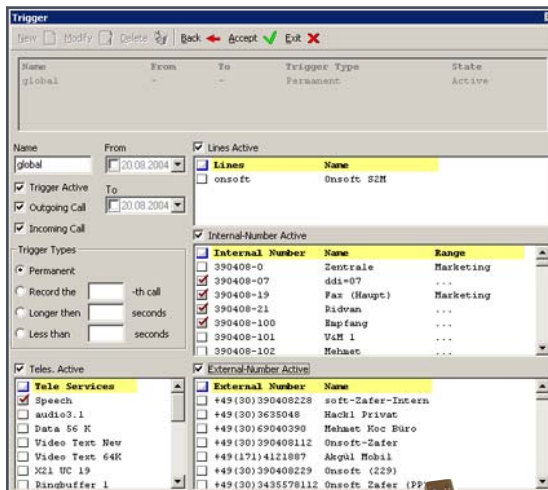

# W@tch ISDN-Logger

W@tch**USB**

## LDC software for the mini logger

The "big" live recording solution by onsoft is also available for the small logger.

The light version LDC supports a USB-W@tch connected to the PC or laptop and offers virtually all the standard features of call recording at a low price. Extensions for fax and data retrieval are also available.

user interface

selective recording

The LDC software allows you to record selectively according to numbers, lines or services.

A sophisticated system of authorisations prevents unwanted data leakage, thus complying with top legal standards.